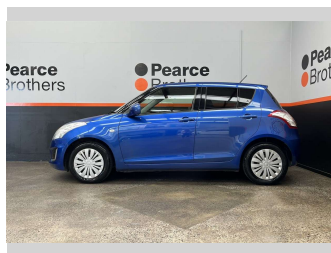

# 2016 Suzuki Swift 1.2L PETROL, FUEL SAVER, TINTS

**Purchase Price** **\$7,990**  
Includes GST, Registration & Licensing

Finance may be available on this vehicle. Ask one of our friendly staff for more information.

Body Style  
**Hatchback**

Odometer  
**141,562 km**

Engine  
**1240 cc**

Fuel Type  
**Petrol**

Transmission  
**CVT**

Wheels  
-

VIN  
**7AT0GK0CX20370933**

Interior  
-