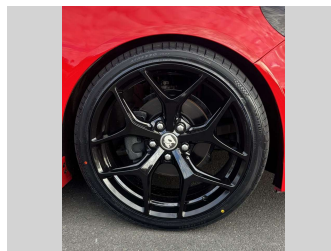

2016 Holden Commodore VF2 SV6 SPORTSWAGON

Purchase Price **\$26,975**
Includes GST, Registration & Licensing

Finance may be available on this vehicle. Ask one of our friendly staff for more information.

Gain peace of mind with Mechanical Breakdown Insurance. **Ask us how.**

Top features
None Listed

Body Style
5 door, Station Wagon

Odometer
127,977 km

Engine
3564 cc, In-Line

Fuel Type
Petrol

Transmission
Automatic

Seats
5 seats, Leather/Alcantara

CO2 Emissions
★ ★ ☆ ☆ ☆ ☆
247 grams/km

Energy Economy
★ ☆ ☆ ☆ ☆ ☆

Annual fuel cost of \$4,080
10.4L per 100km

Cost per year is an estimate based on petrol price of \$2.80 per litre and an average distance of 14000 km. Emissions and Energy Economy figures standardised to 3P WLTP.