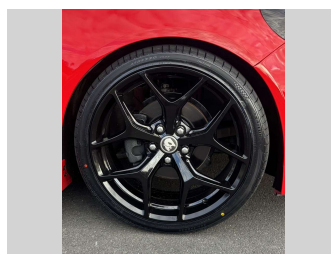

2016 Holden Commodore VF2 SV6 SPORTSWAGON

Purchase Price **\$26,975**
Includes GST, Registration & Licensing

Finance may be available on this vehicle. Ask one of our friendly staff for more information.

Gain peace of mind with Mechanical Breakdown Insurance. **Ask us how.**

Top features
None Listed

Body Style
5 door, Station Wagon

Odometer
127,977 km

Engine
3564 cc, In-Line

Fuel Type
Petrol

Transmission
Automatic

Seats
5 seats, Leather/Alcantara

CO2 Emissions
★ ★ ☆ ☆ ☆ ☆
247 grams/km

Energy Economy
★ ☆ ☆ ☆ ☆ ☆
Annual fuel cost of \$4,080
10.4L per 100km

Cost per year is an estimate based on petrol price of \$2.80 per litre and an average distance of 14000 km. Emissions and Energy Economy figures standardised to 3P WLTP.