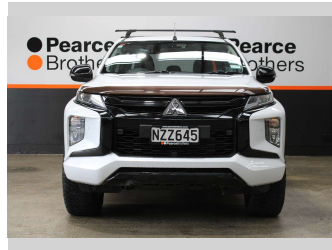

# 2022 Mitsubishi Triton GLSB UTEMASTER HARDLID

**Purchase Price** **\$34,990**  
Includes GST, Registration & Licensing

Finance may be available on this vehicle. Ask one of our friendly staff for more information.

Body Style  
**4 door, Ute**

Odometer  
**86,624 km**

Engine  
**2442 cc, Diesel**

Fuel Type  
**Diesel**

Transmission  
**Automatic**

Wheels  
-

VIN  
**MMAJLKL10NH01XXXX**

Interior  
-