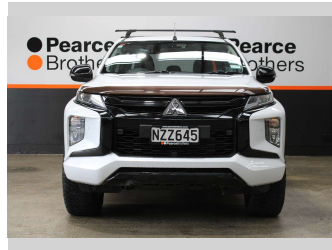

# 2022 Mitsubishi Triton GLSB UTEMASTER HARDLID

**Purchase Price** **\$35,990**  
Includes GST, Registration & Licensing

Finance may be available on this vehicle. Ask one of our friendly staff for more information.

Body Style  
**4 door, Ute**

Odometer  
**86,624 km**

Engine  
**2442 cc, Diesel**

Fuel Type  
**Diesel**

Transmission  
**Automatic**

Wheels  
-

VIN  
**MMAJLKL10NH01XXXX**

Interior  
-