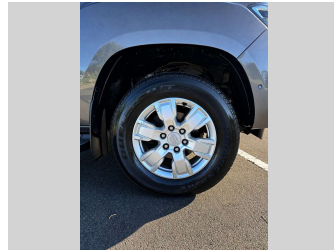

2020 LDV T60 LUXURY 4WD 6 SPEED MANUAL

Purchase Price **\$21,975**
Includes GST, Registration & Licensing

Finance may be available on this vehicle. Ask one of our friendly staff for more information.

Gain peace of mind with Mechanical Breakdown Insurance. **Ask us how.**

Top features
None Listed

Body Style
4 door, Ute

Odometer
64,449 km

Engine
2776 cc, In-Line

Fuel Type
Diesel

Transmission
Manual, 4WD

Wheels
-

VIN
LSFAM11A3KA096816

Interior
Black

Safety

Based on 2025 VSRR rating

Reg No.
MQQ939

Ext Colour
Grey

History
NZ New, 4 owners

Seats
5 seats, Leather

CO2 Emissions
★☆☆☆☆
267 grams/km