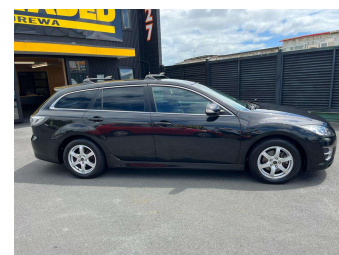

# 2010 Mazda Atenza 2.5 CHEAP WAGON!!

**Purchase Price** **\$6,990**  
Includes GST, Registration & Licensing

Finance may be available on this vehicle. Ask one of our friendly staff for more information.

Gain peace of mind with Mechanical Breakdown Insurance. **Ask us how.**

**Top features**  
None Listed

Body Style  
**Station Wagon**

Odometer  
**210,491 km**

Engine  
**2480 cc, Internal Combustion**

Fuel Type  
**Petrol**