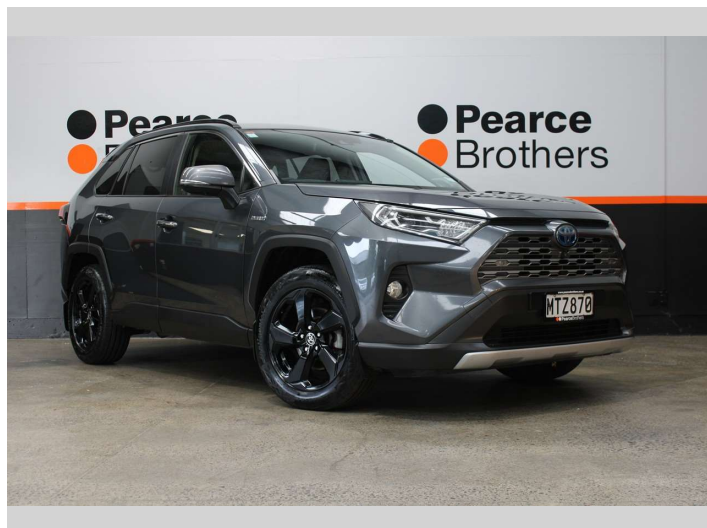

2020 Toyota RAV4 LIMITED 2.5PH 4WD NZ NEW

Purchase Price **\$26,990**
Includes GST, Registration & Licensing

Finance may be available on this vehicle. Ask one of our friendly staff for more information.

Body Style
5 door, Wagon

Odometer
258,627 km

Engine
2487 cc, Hybrid

Fuel Type
Petrol

Transmission
Automatic

Wheels
-

VIN
JTMDW3FV20D053103

Interior
-

Safety

Based on 2019 ANCAP rating for 19-25 models

Reg No.
MTZ870

Ext Colour
Grey

History
NZ New

Seats
5 seats

CO2 Emissions
★★★★☆
121 grams/km

Energy Economy
★★★★☆☆