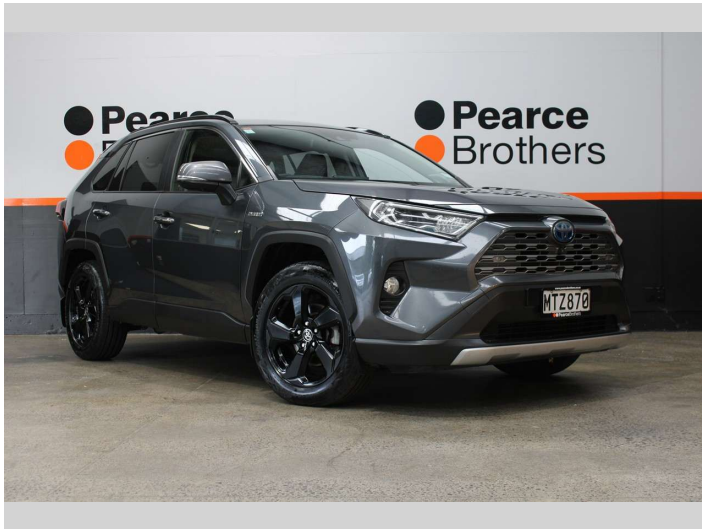

2020 Toyota RAV4 LIMITED 2.5PH 4WD NZ NEW

Purchase Price **\$26,990**
Includes GST, Registration & Licensing

Finance may be available on this vehicle. Ask one of our friendly staff for more information.

Body Style
5 door, Wagon

Odometer
258,627 km

Engine
2487 cc, Hybrid

Fuel Type
Petrol

Transmission
Automatic

Wheels
-

VIN
JTMDW3FV20D053103

Interior
-

Safety

Based on 2019 ANCAP rating for 19-25 models

Reg No.
MTZ870

Ext Colour
Grey

History
NZ New

Seats
5 seats

CO2 Emissions
★★★★☆
121 grams/km

Energy Economy
★★★★☆☆