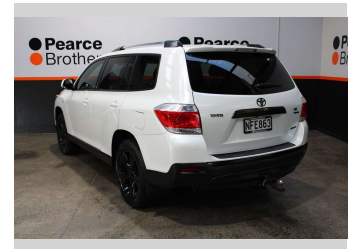

# 2012 Toyota HIGHLANDER LTD 3.5P 4WD 7 SEATER

**Purchase Price** **\$15,990**  
Includes GST, Registration & Licensing

Finance may be available on this vehicle. Ask one of our friendly staff for more information.

Body Style  
**RV/SUV**

Odometer  
**234,569 km**

Engine  
**3456 cc, Diesel**

Fuel Type  
**Petrol**

Transmission  
**Automatic**

Wheels  
-

VIN  
**JTEES41A002210242**

Interior  
-

Safety  
  
Based on 2025 UCSR rating for 07-13 models

Reg No.  
**NFE863**

Ext Colour  
**White**

History  
**NZ New**

Seats  
**7 seats**

CO2 Emissions  
☆☆☆☆☆☆  
**310 grams/km**

Energy Economy  
☆☆☆☆☆☆  
**Annual fuel cost of \$5,060**  
**12.9L per 100km**