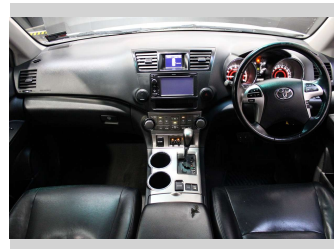

2012 Toyota HIGHLANDER LTD 3.5P 4WD 7 SEATER

Purchase Price **$15,990**
Includes GST, Registration & Licensing

Finance may be available on this vehicle. Ask one of our friendly staff for more information.

Gain peace of mind with Mechanical Breakdown Insurance. **Ask us how.**

1. **Top features**
2. » 4WD/4x4
   - » Air Bag(s)
   - » Air Conditioning
   - » Alloys
   - » Bluetooth
   - » Car Stereo
   - » Central Locking
   - » Central Locking
   - » Cruise Control
   - » Cruise Control
   - » Electric Mirrors
   - » Electric Mirrors
   - » Electric Windows
   - » Fog Lights
   - » Leather Seats
   - » Power Steering
   - » Remote Locking
   - » Reverse Camera

Body Style
RV/SUV

Odometer
234,569 km

Engine
3456 cc, Diesel

Fuel Type
Petrol

Transmission
Automatic

Wheels
-

VIN
JTEES41A002210242

Interior
-

Safety

Based on 2025 UCSR rating for 07-13 models

Reg No.
NFE863

Ext Colour
White

History
NZ New

Seats
7 seats

CO2 Emissions
☆☆☆☆☆☆
310 grams/km

Energy Economy
☆☆☆☆☆☆
Annual fuel cost of $5,060
12.9L per 100km

Cost per year is an estimate based on petrol price of $2.80 per litre and an average distance of 14000 km. Emissions and Energy Economy figures standardised to 3P WLTP.

Stock ID: 33525