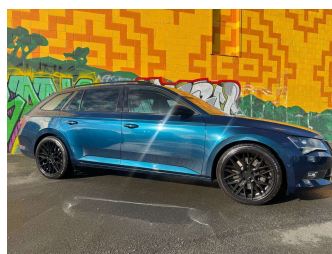

2017 Skoda Superb 4X4 STYLE 206KW TSI

Purchase Price

\$22,995

Includes GST, Registration & Licensing

Finance may be available on this vehicle. Ask one of our friendly staff for more information.

MARAC

Gain peace of mind with Mechanical Breakdown Insurance. **Ask us how.**

autosure
INSURANCE

Top features

None Listed

Body Style

5 door, Station Wagon

Odometer

114,011 km

Engine

Blue

History

NZ New, 3 owners

Seats

5 seats, Leather

CO2 Emissions

★★★★☆

181 grams/km