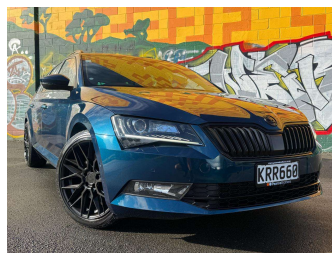

2017 Skoda Superb 4X4 STYLE 206KW TSI

Purchase Price

\$22,995

Includes GST, Registration & Licensing

Finance may be available on this vehicle. Ask one of our friendly staff for more information.

MARAC

Gain peace of mind with Mechanical Breakdown Insurance. **Ask us how.**

autosure
INSURANCE

Top features

None Listed

Body Style

5 door, Station Wagon

Odometer

114,011 km

Engine

Blue

History

NZ New, 3 owners

Seats

5 seats, Leather

CO2 Emissions

★★★★☆

181 grams/km