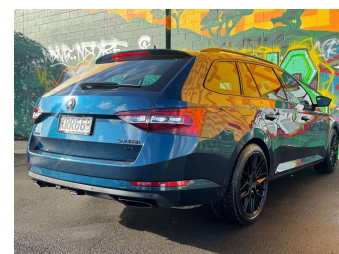

2017 Skoda Superb 4X4 STYLE 206KW TSI

Purchase Price

\$22,995

Includes GST, Registration & Licensing

Finance may be available on this vehicle. Ask one of our friendly staff for more information.

MARAC

Gain peace of mind with Mechanical Breakdown Insurance. **Ask us how.**

autosure
INSURANCE

Top features

None Listed

Body Style

5 door, Station Wagon

Odometer

114,011 km

Engine

1984 cc, In-Line

Fuel Type

Petrol

Transmission

Automatic, 4WD

Wheels

-

VIN

Blue

History

NZ New, 3 owners

Seats

5 seats, Leather

CO2 Emissions

★★★★☆

181 grams/km