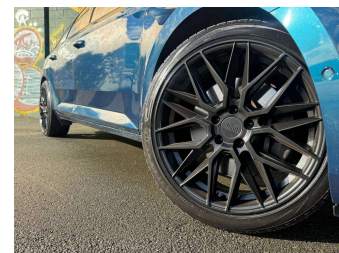

2017 Skoda Superb 4X4 STYLE 206KW TSI

Purchase Price

\$22,995

Includes GST, Registration & Licensing

Finance may be available on this vehicle. Ask one of our friendly staff for more information.

MARAC

Gain peace of mind with Mechanical Breakdown Insurance. **Ask us how.**

autosure
INSURANCE

Top features

None Listed

Body Style

5 door, Station Wagon

Odometer

114,011 km

Engine

Blue

History

NZ New, 3 owners

Seats

5 seats, Leather

CO2 Emissions

★★★★☆

181 grams/km