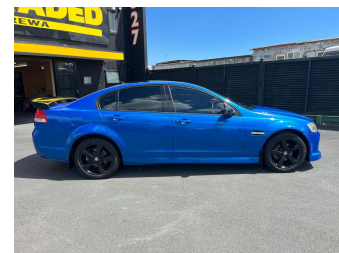

2009 Holden Commodore SV6 AWESOME LOOK!!!

Purchase Price **\$10,990**
Includes GST, Registration & Licensing

Finance may be available on this vehicle. Ask one of our friendly staff for more information.

Gain peace of mind with Mechanical Breakdown Insurance. **Ask us how.**

Top features
None Listed

Body Style
4 door, Sedan

Odometer
153,210 km

Engine
3564 cc, Internal Combustion

Fuel Type
Petrol

Transmission
Automatic

Wheels
-

VIN
6G1EK55729L339451

Interior
-

Safety

Based on 2025 UCSR rating for 06-13 models

Reg No.
HHC888

Ext Colour
Blue

History
NZ New