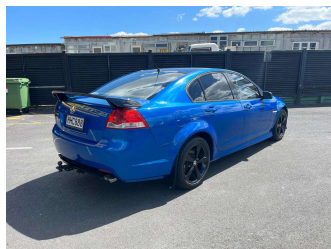

2009 Holden Commodore SV6 AWESOME LOOK!!!

Purchase Price **\$10,990**
Includes GST, Registration & Licensing

Finance may be available on this vehicle. Ask one of our friendly staff for more information.

Gain peace of mind with Mechanical Breakdown Insurance. **Ask us how.**

Top features
None Listed

Body Style
4 door, Sedan

Odometer
153,210 km

Engine
3564 cc, Internal Combustion

Fuel Type
Petrol

Transmission
Automatic