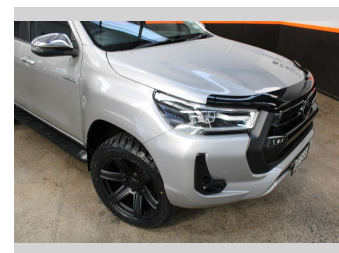

2020 Toyota Hilux SR5, 20" MAGS, UTEMASTER

Purchase Price **\$37,990**
Includes GST, Registration & Licensing

Finance may be available on this vehicle. Ask one of our friendly staff for more information.

Body Style
4 door, Ute

Odometer
88,624 km

Engine
2755 cc, Diesel

Fuel Type
Diesel

Transmission
Automatic

Wheels
-

VIN
MR0AA3DD30000XXXX

Interior
-

Safety

Based on 2019 ANCAP rating for 19-25 models

Reg No.
NBF688

Ext Colour
Silver

History
NZ New

Seats
5 seats

CO2 Emissions
★★★★☆☆
227 grams/km

Energy Economy
★★★★☆☆
Annual fuel cost of \$3,470
8.6L per 100km