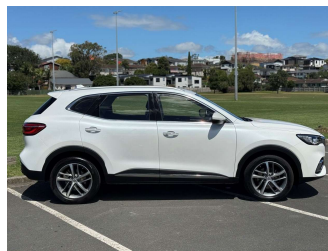

2022 MG HS 2.0 TURBO PETROL 4WD

Purchase Price **\$17,975**
Includes GST, Registration & Licensing

Finance may be available on this vehicle. Ask one of our friendly staff for more information.

Gain peace of mind with Mechanical Breakdown Insurance. **Ask us how.**

Top features

None Listed

Body Style
5 door, SUV

Odometer
122,721 km

Engine
1995 cc, In-Line

Fuel Type
Petrol

Transmission
Automatic, 4WD

Wheels
-