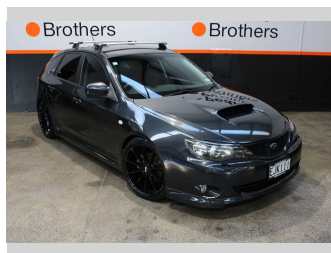

2008 Subaru Impreza WRX 2.5 TURBO MANUAL

Purchase Price **\$17,990**
Includes GST, Registration & Licensing

Finance may be available on this vehicle. Ask one of our friendly staff for more information.

Gain peace of mind with Mechanical Breakdown Insurance. **Ask us how.**

Body Style
Wagon

Odometer
140,276 km

Engine
2457 cc, Diesel

Fuel Type
Petrol

Transmission
MANUAL

Wheels
-

VIN
JF1GHEKD38G00XXXX

Interior
-