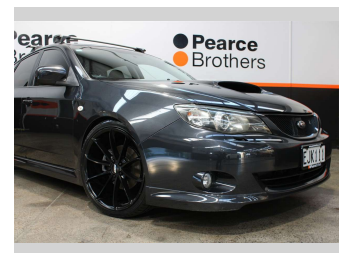

2008 Subaru Impreza WRX 2.5 TURBO MANUAL

Purchase Price **\$17,990**
Includes GST, Registration & Licensing

Finance may be available on this vehicle. Ask one of our friendly staff for more information.

Gain peace of mind with Mechanical Breakdown Insurance. **Ask us how.**

Body Style
Wagon

Odometer
140,276 km

Engine
2457 cc, Diesel

Fuel Type
Petrol

Transmission
MANUAL

Wheels
-

VIN
JF1GHEKD38G00XXXX

Interior
-