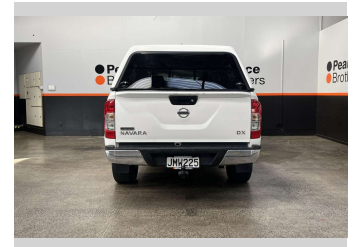

2015 Nissan Navara DX, PETROL, CANOPY,

Purchase Price **\$21,990**
Includes GST, Registration & Licensing

Finance may be available on this vehicle. Ask one of our friendly staff for more information.

Gain peace of mind with Mechanical Breakdown Insurance. **Ask us how.**

Body Style
4 door, Ute

Odometer
133,311 km

Engine
2488 cc, Petrol

Fuel Type
Petrol

Transmission
MANUAL

Wheels
-

VIN
MNTCA2D23A0000335

Interior
-