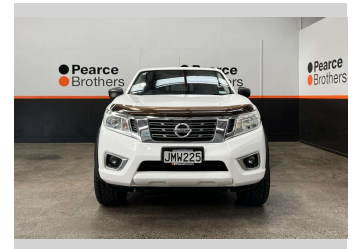

2015 Nissan Navara DX, PETROL, CANOPY,

Purchase Price **\$21,990**
Includes GST, Registration & Licensing

Finance may be available on this vehicle. Ask one of our friendly staff for more information.

Gain peace of mind with Mechanical Breakdown Insurance. **Ask us how.**

Body Style
4 door, Ute

Odometer
133,311 km

Engine
2488 cc, Petrol

Fuel Type
Petrol

Transmission
MANUAL

Wheels
-

VIN
MNTCA2D23A0000335

Interior
-