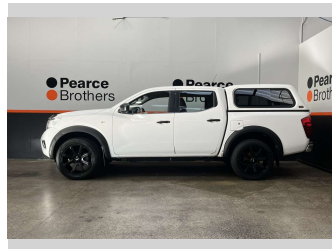

2015 Nissan Navara DX, PETROL, CANOPY,

Purchase Price **\$21,990**
Includes GST, Registration & Licensing

Finance may be available on this vehicle. Ask one of our friendly staff for more information.

Gain peace of mind with Mechanical Breakdown Insurance. **Ask us how.**

Body Style
4 door, Ute

Odometer
133,311 km

Engine
2488 cc, Petrol

Fuel Type
Petrol

Transmission
MANUAL

Wheels
-

VIN
MNTCA2D23A0000335

Interior
-