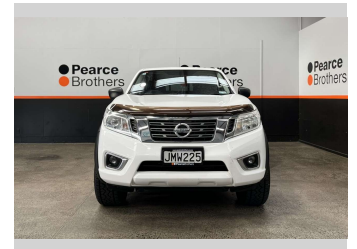

2015 Nissan Navara DX, PETROL, CANOPY,

Purchase Price **\$21,990**
Includes GST, Registration & Licensing

Finance may be available on this vehicle. Ask one of our friendly staff for more information.

Gain peace of mind with Mechanical Breakdown Insurance. **Ask us how.**

Body Style
4 door, Ute

Odometer
133,311 km

Engine
2488 cc, Petrol

Fuel Type
Petrol

Transmission
MANUAL

Wheels
-

VIN
MNTCA2D23A0000335

Interior
-