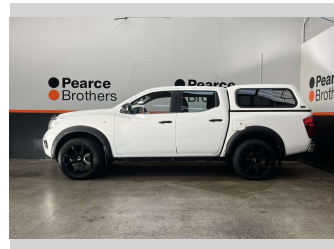

2015 Nissan Navara DX, PETROL, CANOPY,

Purchase Price **\$21,990**
Includes GST, Registration & Licensing

Finance may be available on this vehicle. Ask one of our friendly staff for more information.

Gain peace of mind with Mechanical Breakdown Insurance. **Ask us how.**

Body Style
4 door, Ute

Odometer
133,311 km

Engine
2488 cc, Petrol

Fuel Type
Petrol

Transmission
MANUAL

Wheels
-

VIN
MNTCA2D23A0000335

Interior
-