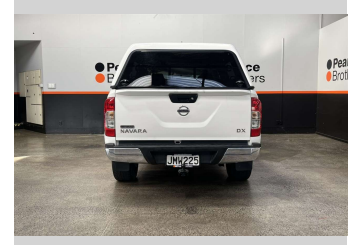

2015 Nissan Navara DX, PETROL, CANOPY,

Purchase Price **\$21,990**
Includes GST, Registration & Licensing

Finance may be available on this vehicle. Ask one of our friendly staff for more information.

Gain peace of mind with Mechanical Breakdown Insurance. **Ask us how.**

Body Style
4 door, Ute

Odometer
133,311 km

Engine
2488 cc, Petrol

Fuel Type
Petrol

Transmission
MANUAL

Wheels
-

VIN
MNTCA2D23A0000335

Interior
-