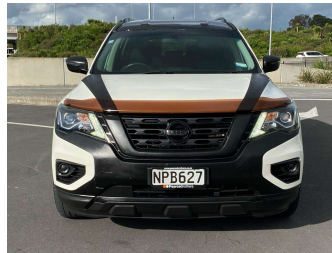

2018 Nissan Pathfinder ST 3.5P/CVT

Pearce Brothers THE EASY WAY TO FINANCE YOUR NEXT CAR.

- SUPER FAST AND COMPETITIVE
- LOW OR NO DEPOSIT AVAILABLE
- USE YOUR TRADE-IN AS A DEPOSIT

WE USE ALL THE MAIN FINANCIERS AND BECAUSE WE'RE BIG THEY LOOK AFTER OUR CUSTOMERS WITH GREAT RATES AND FAST APPROVAL. CALL ONE OF OUR FRIENDLY TEAM NOW OR APPLY ONLINE.

Top features
None Listed

Body Style
5 door, SUV

Odometer
89,469 km

Engine
3500 cc, In-Line

Fuel Type
Petrol

Transmission
Automatic

Wheels
-

VIN
5N1DR2MN8HC683323