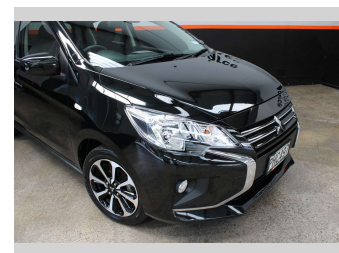

2022 Mitsubishi MIRAGE XLS 1.2P NZ NEW HATCH

Purchase Price **\$12,990**
Includes GST, Registration & Licensing

Finance may be available on this vehicle. Ask one of our friendly staff for more information.

Body Style
5 door, Hatchback

Odometer
30,674 km

Engine
1193 cc, Internal Combustion

Fuel Type
Petrol

Transmission
CVT

Wheels
-

VIN
MMAXTA03ANH003633

Interior
-