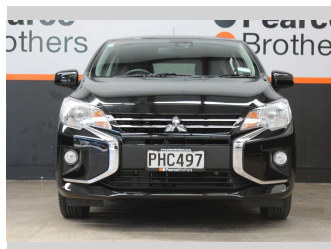

2022 Mitsubishi MIRAGE XLS 1.2P NZ NEW HATCH

Purchase Price **\$12,990**
Includes GST, Registration & Licensing

Finance may be available on this vehicle. Ask one of our friendly staff for more information.

Body Style
5 door, Hatchback

Odometer
30,674 km

Engine
1193 cc, Internal Combustion

Fuel Type
Petrol

Transmission
CVT

Wheels
-

VIN
MMAXTA03ANH003633

Interior
-