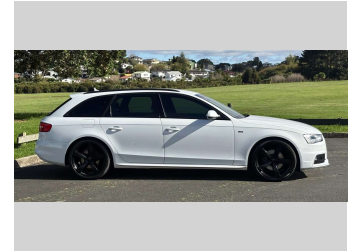

# 2015 Audi A4 NZ NEW 2.0 TURBO QUATTRO S-LINE

Purchase Price

**\$16,975**

Includes GST, Registration & Licensing

Finance may be available on this vehicle. Ask one of our friendly staff for more information.

## Top features

None Listed

Body Style

**5 door, Station Wagon**

Odometer

**119,724 km**

Engine

**1968 cc, In-Line**