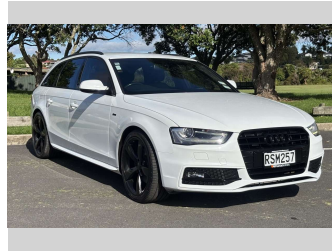

# 2015 Audi A4 NZ NEW 2.0 TURBO QUATTRO S-LINE

Purchase Price

**\$16,975**

Includes GST, Registration & Licensing

Finance may be available on this vehicle. Ask one of our friendly staff for more information.

## Top features

None Listed

Body Style

**5 door, Station Wagon**

Odometer

**119,724 km**

Engine

**1968 cc, In-Line**