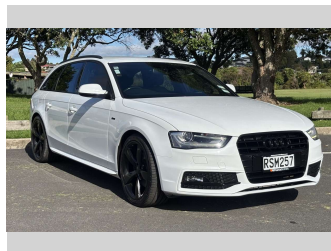

2015 Audi A4 NZ NEW 2.0 TURBO QUATTRO S-LINE

Purchase Price **\$17,975**
Includes GST, Registration & Licensing

Finance may be available on this vehicle. Ask one of our friendly staff for more information.

Gain peace of mind with Mechanical Breakdown Insurance. **Ask us how.**

Top features
None Listed

Body Style
5 door, Station Wagon

Odometer
119,724 km

Engine
1968 cc, In-Line

Fuel Type
Diesel

Transmission
Automatic, 4WD