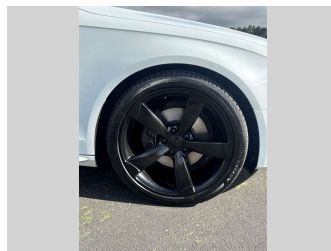

2015 Audi A4 NZ NEW 2.0 TURBO QUATTRO S-LINE

Purchase Price **$17,975**
Includes GST, Registration & Licensing

Finance may be available on this vehicle. Ask one of our friendly staff for more information.

Gain peace of mind with Mechanical Breakdown Insurance. **Ask us how.**

Top features
None Listed

Body Style
5 door, Station Wagon

Odometer
119,724 km

Engine
1968 cc, In-Line

Fuel Type
Diesel

Transmission
Automatic, 4WD

Wheels
-

VIN
WAUZZZ8K8EA162545

Interior
Black

Safety

Based on 2025 UCSR rating for 08-15 models

Reg No.
RSM257

Ext Colour
white

History
NZ New, 4 owners

Seats
5 seats, Leather

CO2 Emissions
★★★★☆
173 grams/km

Energy Economy
★★★★☆☆

Annual fuel cost of $2,880
6.5L per 100km

Cost per year is an estimate based on diesel price of $2.00 per litre and an average distance of 14000 km. Includes Road User Charges (RUC). Emissions and Energy Economy figures standardised to 3P WLTP.

Stock ID: 39814

Pearce Brothers | Phone 0800 080 061 | Email adam@pearcebrothers.co.nz
103 Great South Road, Papatoetoe, Auckland 2113, New Zealand
www.pearcebrothers.co.nz

★★★★★
4.70 | 667 reviews