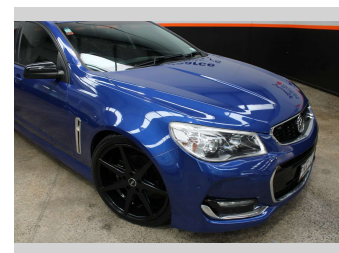

# 2016 Holden COMMODORE VF2 SV6, LWRD ON 20's

**Purchase Price** **\$20,990**  
Includes GST, Registration & Licensing

Finance may be available on this vehicle. Ask one of our friendly staff for more information.

Body Style  
**5 door, Wagon**

Odometer  
**160,317 km**

Engine  
**3564 cc, Internal Combustion**

Fuel Type  
**Petrol**

Transmission  
**Automatic**

Wheels  
-

VIN  
**6G1FB8E33GL2XXXXX**

Interior  
-

Safety  
-

Reg No.  
**PNR141**

Ext Colour  
**Blue**

History  
**NZ New**

Seats  
**5 seats**

CO2 Emissions  
-

Energy Economy  
-

**Stock ID: 29254**