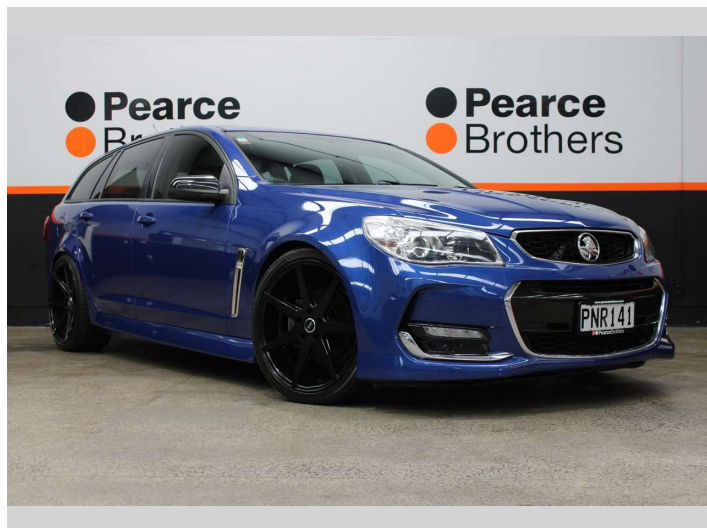

# 2016 Holden COMMODORE VF2 SV6, LWRD ON 20's

**Purchase Price** **\$20,990**  
Includes GST, Registration & Licensing

Finance may be available on this vehicle. Ask one of our friendly staff for more information.

Body Style  
**5 door, Wagon**

Odometer  
**160,317 km**

Engine  
**3564 cc, Internal Combustion**

Fuel Type  
**Petrol**

Transmission  
**Automatic**

Wheels  
-

VIN  
**6G1FB8E33GL2XXXXX**

Interior  
-

Safety  
-

Reg No.  
**PNR141**

Ext Colour  
**Blue**

History  
**NZ New**

Seats  
**5 seats**

CO2 Emissions  
-

Energy Economy  
-

**Stock ID: 29254**