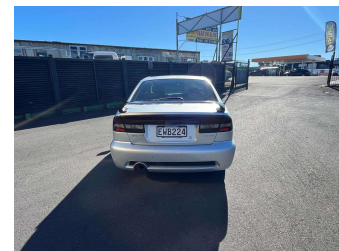

2002 Subaru Legacy BLITZEN 6

Purchase Price **\$4,990**
Includes GST, Registration & Licensing

Finance may be available on this vehicle. Ask one of our friendly staff for more information.

Gain peace of mind with Mechanical Breakdown Insurance. **Ask us how.**

Top features
None Listed

Body Style
Sedan

Odometer
182,638 km

Engine
2990 cc, Internal Combustion

Fuel Type
Petrol

Transmission
Automatic

Wheels
-

VIN
7A8GF0B0708005699