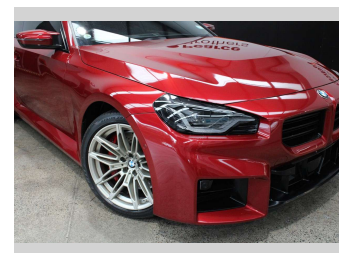

2025 BMW M2 FACELIFT 3.0 TWIN TURBO COUPE

Purchase Price **\$109,990**
Includes GST, Registration & Licensing

Finance may be available on this vehicle. Ask one of our friendly staff for more information.

Body Style
Coupe

Odometer
9,190 km

Engine
2992 cc, Diesel

Fuel Type
Petrol

Transmission
Automatic

Wheels
-

VIN
WBS22DM0608E97783

Interior
-

Safety

Based on 2025 VSRR rating

Reg No.
RPZ662

Ext Colour
Red

History
Ex-Overseas

Seats
4 seats

CO2 Emissions
★ ★ ★ ☆ ☆ ☆
232 grams/km

Energy Economy
★ ☆ ☆ ☆ ☆ ☆
Annual fuel cost of \$3,920
10L per 100km