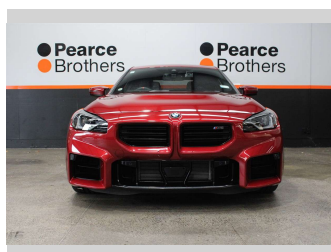

2025 BMW M2 FACELIFT 3.0 TWIN TURBO COUPE

Purchase Price **\$109,990**
Includes GST, Registration & Licensing

Finance may be available on this vehicle. Ask one of our friendly staff for more information.

Body Style
Coupe

Odometer
9,190 km

Engine
2992 cc, Diesel

Fuel Type
Petrol

Transmission
Automatic

Wheels
-

VIN
WBS22DM0608E97783

Interior
-