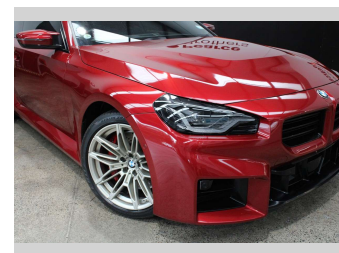

# 2025 BMW M2 FACELIFT 3.0 TWIN TURBO COUPE

**Purchase Price** **\$115,990**  
Includes GST, Registration & Licensing

Finance may be available on this vehicle. Ask one of our friendly staff for more information.

Body Style  
**Coupe**

Odometer  
**9,190 km**

Engine  
**2992 cc, Diesel**

Fuel Type  
**Petrol**

Transmission  
**Automatic**

Wheels  
-

VIN  
**WBS22DM0608E97783**

Interior  
-

Safety  
  
Based on 2025 VSRR rating

Reg No.  
**RPZ662**

Ext Colour  
**Red**

History  
**Ex-Overseas**

Seats  
**4 seats**

CO2 Emissions  
**★ ★ ★ ☆ ☆ ☆**  
**232 grams/km**

Energy Economy  
**★ ☆ ☆ ☆ ☆ ☆**  
**Annual fuel cost of \$3,920**  
**10L per 100km**