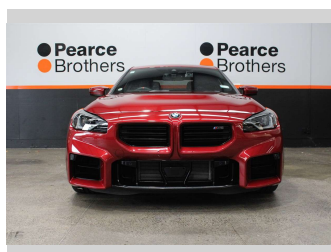

# 2025 BMW M2 FACELIFT 3.0 TWIN TURBO COUPE

**Purchase Price** **\$115,990**  
Includes GST, Registration & Licensing

Finance may be available on this vehicle. Ask one of our friendly staff for more information.

Body Style  
**Coupe**

Odometer  
**9,190 km**

Engine  
**2992 cc, Diesel**

Fuel Type  
**Petrol**

Transmission  
**Automatic**

Wheels  
-

VIN  
**WBS22DM0608E97783**

Interior  
-