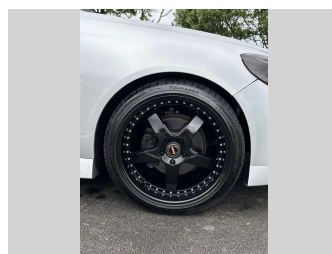

2015 Holden Commodore VF2 SV6 LOWERED ON 20"

Purchase Price **\$21,975**
Includes GST, Registration & Licensing

Finance may be available on this vehicle. Ask one of our friendly staff for more information.

Gain peace of mind with Mechanical Breakdown Insurance. **Ask us how.**

Top features

None Listed

Body Style
4 door, Sedan

Odometer
130,936 km

Engine
3564 cc, In-Line

Fuel Type
Petrol

Transmission
Automatic