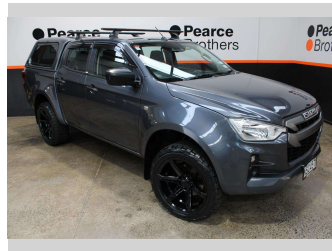

2021 Isuzu D-Max LX 4WD CANOPY 20" MAGS

Purchase Price **\$42,990**
Includes GST, Registration & Licensing

Finance may be available on this vehicle. Ask one of our friendly staff for more information.

Gain peace of mind with Mechanical Breakdown Insurance. **Ask us how.**

Body Style
4 door, Ute

Odometer
146,095 km

Engine
2999 cc, Internal Combustion

Fuel Type
Diesel

Transmission
Automatic

Wheels
-

VIN
MPATFS40JMT011138

Interior
-