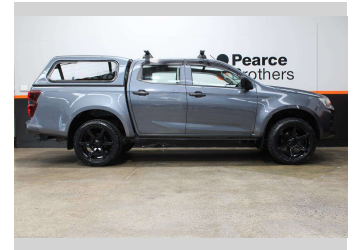

2021 Isuzu D-Max LX 4WD CANOPY 20" MAGS

Purchase Price **\$42,990**
Includes GST, Registration & Licensing

Finance may be available on this vehicle. Ask one of our friendly staff for more information.

Gain peace of mind with Mechanical Breakdown Insurance. **Ask us how.**

Body Style
4 door, Ute

Odometer
146,095 km

Engine
2999 cc, Internal Combustion

Fuel Type
Diesel

Transmission
Automatic

Wheels
-

VIN
MPATFS40JMT011138

Interior
-