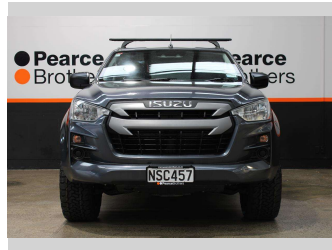

2021 Isuzu D-Max LX 4WD CANOPY 20" MAGS

Purchase Price **\$42,990**
Includes GST, Registration & Licensing

Finance may be available on this vehicle. Ask one of our friendly staff for more information.

Gain peace of mind with Mechanical Breakdown Insurance. **Ask us how.**

Body Style
4 door, Ute

Odometer
146,095 km

Engine
2999 cc, Internal Combustion

Fuel Type
Diesel

Transmission
Automatic

Wheels
-

VIN
MPATFS40JMT011138

Interior
-