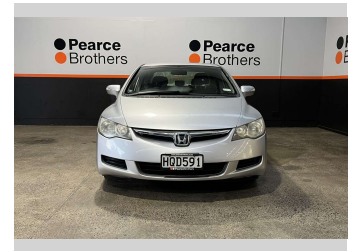

2005 Honda Civic 1.8L PETROL, TIDY SEDAN,

Purchase Price

\$4,990

Includes GST, Registration & Licensing

Finance may be available on this vehicle. Ask one of our friendly staff for more information.

Gain peace of mind with Mechanical Breakdown Insurance. **Ask us how.**

Body Style

Sedan

Odometer

124,345 km

Engine

1790 cc

Fuel Type

Petrol