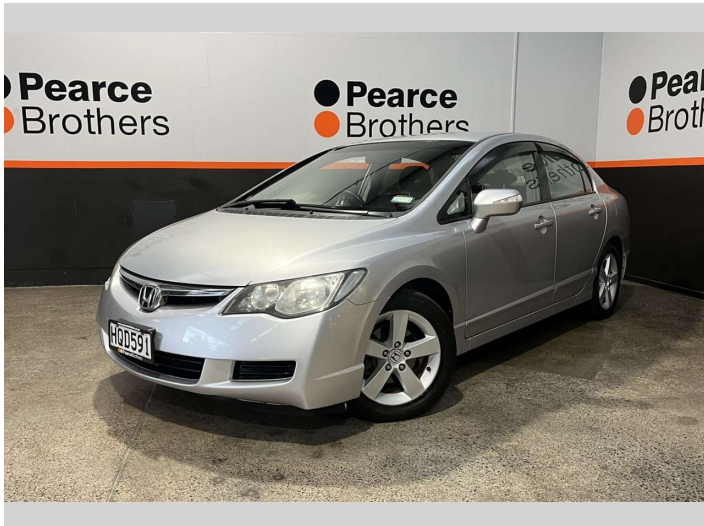

2005 Honda Civic 1.8L PETROL, TIDY SEDAN,

Purchase Price

\$4,990

Includes GST, Registration & Licensing

Finance may be available on this vehicle. Ask one of our friendly staff for more information.

Gain peace of mind with Mechanical Breakdown Insurance. **Ask us how.**

Body Style

Sedan

Odometer

124,345 km

Engine

1790 cc

Fuel Type

Petrol

Transmission

Automatic

Wheels

-

VIN

7AT08G0WX14005612

Interior

-