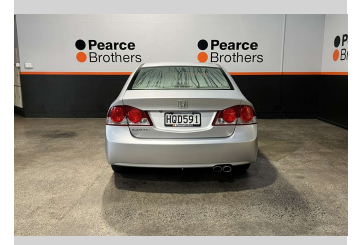

2005 Honda Civic 1.8L PETROL, TIDY SEDAN,

Purchase Price

\$4,990

Includes GST, Registration & Licensing

Finance may be available on this vehicle. Ask one of our friendly staff for more information.

Gain peace of mind with Mechanical Breakdown Insurance. **Ask us how.**

Body Style

Sedan

Odometer

124,345 km

Engine

1790 cc

Fuel Type

Petrol