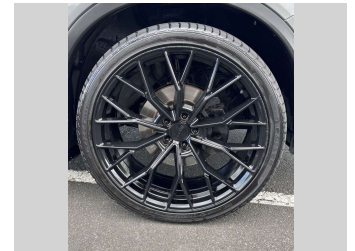

2015 Nissan X-Trail NZ NEW, ST, 7 SEATER!

Purchase Price **\$14,975**
Includes GST, Registration & Licensing

Finance may be available on this vehicle. Ask one of our friendly staff for more information.

Gain peace of mind with Mechanical Breakdown Insurance. **Ask us how.**

Top features

None Listed

Body Style
5 door, SUV

Odometer
118,844 km

Engine
2488 cc, In-Line

Fuel Type
Petrol

Transmission
Automatic