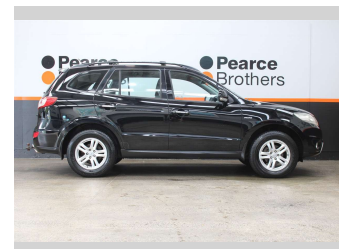

2013 Hyundai Santa Fe ELITE AWD 7 SEATER

Purchase Price **\$10,990**
Includes GST, Registration & Licensing

Finance may be available on this vehicle. Ask one of our friendly staff for more information.

UDC
New Zealand's Finance Company
MARAC
MEANS FINANCE

Body Style
Wagon

Odometer
156,597 km

Engine
2199 cc, Diesel

Fuel Type
Diesel

Transmission
Automatic

Wheels
-

VIN
KMHS81XSCU92XXXX

Interior
-