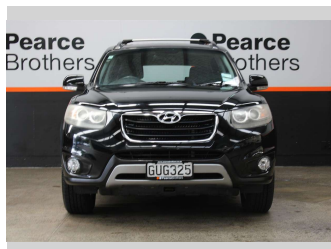

2013 Hyundai Santa Fe ELITE AWD 7 SEATER

Purchase Price **\$10,990**
Includes GST, Registration & Licensing

Finance may be available on this vehicle. Ask one of our friendly staff for more information.

UDC
New Zealand's Finance Company
MARAC
MEANS FINANCE

Body Style
Wagon

Odometer
156,597 km

Engine
2199 cc, Diesel

Fuel Type
Diesel

Transmission
Automatic

Wheels
-

VIN
KMHS81XSCU92XXXX

Interior
-