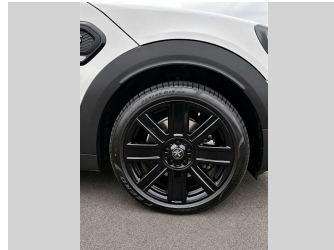

2022 Mini Countryman NZ NEW COOPER S

Purchase Price **\$37,995**
Includes GST, Registration & Licensing

Finance may be available on this vehicle. Ask one of our friendly staff for more information.

Gain peace of mind with Mechanical Breakdown Insurance. **Ask us how.**