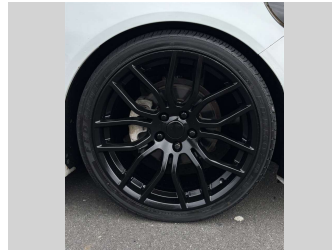

2014 Holden Commodore VF SV6 LOWERED ON 20"S

Purchase Price **\$23,975**
Includes GST, Registration & Licensing

Finance may be available on this vehicle. Ask one of our friendly staff for more information.

Gain peace of mind with Mechanical Breakdown Insurance. **Ask us how.**

Top features

None Listed

Body Style
4 door, Sedan

Odometer
102,487 km

Engine
3564 cc, In-Line

Fuel Type
Petrol

Transmission
Automatic, Rear Wheel

Wheels
-

VIN
6G1FB5E30EL98999X

Interior
Black

Safety

Based on 2025 UCSR rating for 06-13 models

Reg No.
-

Ext Colour
white

History
NZ New, 10 owners

Seats
5 seats, Leather/Alcantara

CO2 Emissions
★ ★ ☆ ☆ ☆ ☆
241 grams/km

Energy Economy
★ ☆ ☆ ☆ ☆ ☆
**Annual fuel cost of \$3,920
10L per 100km**

Cost per year is an estimate based on petrol price of \$2.80 per litre and an average distance of 14000 km. Emissions and Energy Economy figures standardised to 3P WLTP.