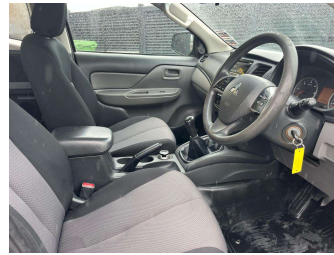

2016 Mitsubishi Triton CLUB CAB 4WD GLX 2.4D

Purchase Price **\$14,990**
Includes GST, Registration & Licensing

Finance may be available on this vehicle. Ask one of our friendly staff for more information.

Gain peace of mind with Mechanical Breakdown Insurance. **Ask us how.**

Top features
None Listed

Body Style
2 door, Ute

Odometer
258,435 km

Engine
2442 cc, Diesel

Fuel Type
Diesel

Transmission
MANUAL, 4WD

Wheels
-