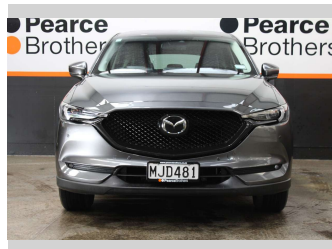

2019 Mazda CX-5 GSX 2.5P 4WD NZ NEW

Purchase Price **\$22,990**
Includes GST, Registration & Licensing

Finance may be available on this vehicle. Ask one of our friendly staff for more information.

Gain peace of mind with Mechanical Breakdown Insurance. **Ask us how.**

Body Style
5 door, Wagon

Odometer
125,835 km

Engine
2488 cc, Diesel

Fuel Type
Petrol

Transmission
Automatic

Wheels
-

VIN
JM0KF4WLA00345496

Interior
-