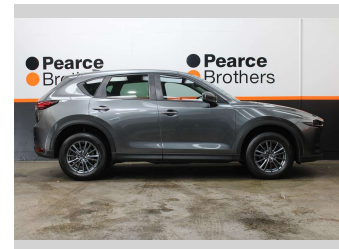

2019 Mazda CX-5 GSX 2.5P 4WD NZ NEW

Purchase Price **\$22,990**
Includes GST, Registration & Licensing

Finance may be available on this vehicle. Ask one of our friendly staff for more information.

Gain peace of mind with Mechanical Breakdown Insurance. **Ask us how.**

Body Style
5 door, Wagon

Odometer
125,835 km

Engine
2488 cc, Diesel

Fuel Type
Petrol

Transmission
Automatic

Wheels
-

VIN
JM0KF4WLA00345496

Interior
-