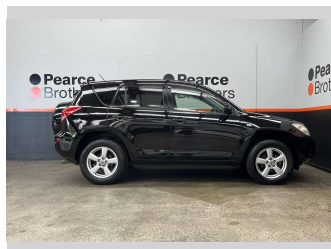

2006 Toyota RAV4 2.4L PETROL, TINTS, BLUETOOTH

Purchase Price **\$9,990**
Includes GST, Registration & Licensing

Finance may be available on this vehicle. Ask one of our friendly staff for more information.

Body Style
RV/SUV

Odometer
150,634 km

Engine
2362 cc

Fuel Type
Petrol

Transmission
CVT

Wheels
-

VIN
7AT0H61XX15004614

Interior
-