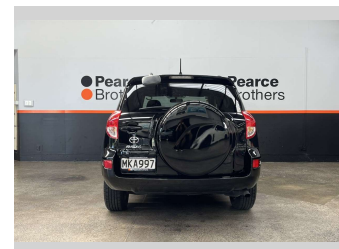

2006 Toyota RAV4 2.4L PETROL, TINTS, BLUETOOTH

Purchase Price **\$9,990**
Includes GST, Registration & Licensing

Finance may be available on this vehicle. Ask one of our friendly staff for more information.

Body Style
RV/SUV

Odometer
150,634 km

Engine
2362 cc

Fuel Type
Petrol

Transmission
CVT

Wheels
-

VIN
7AT0H61XX15004614

Interior
-