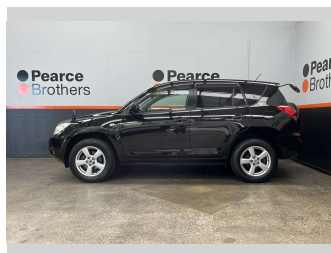

2006 Toyota RAV4 2.4L PETROL, TINTS, BLUETOOTH

Purchase Price **\$9,990**
Includes GST, Registration & Licensing

Finance may be available on this vehicle. Ask one of our friendly staff for more information.

Body Style
RV/SUV

Odometer
150,634 km

Engine
2362 cc

Fuel Type
Petrol

Transmission
CVT

Wheels
-

VIN
7AT0H61XX15004614

Interior
-