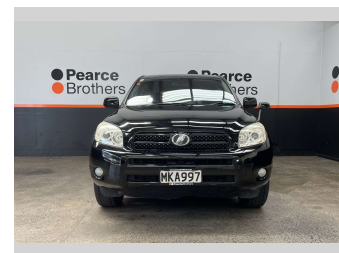

2006 Toyota RAV4 2.4L PETROL, TINTS, BLUETOOTH

Purchase Price **\$9,990**
Includes GST, Registration & Licensing

Finance may be available on this vehicle. Ask one of our friendly staff for more information.

Body Style
RV/SUV

Odometer
150,634 km

Engine
2362 cc

Fuel Type
Petrol

Transmission
CVT

Wheels
-

VIN
7AT0H61XX15004614

Interior
-