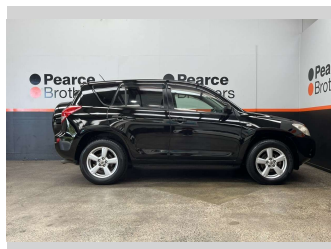

# 2006 Toyota RAV4 2.4L PETROL, TINTS, BLUETOOTH

**Purchase Price** **\$9,990**  
Includes GST, Registration & Licensing

Finance may be available on this vehicle. Ask one of our friendly staff for more information.

Body Style  
**Wagon**

Odometer  
**150,634 km**

Engine  
**2362 cc**

Fuel Type  
**Petrol**

Transmission  
**CVT**

Wheels  
-

VIN  
**7AT0H61XX15004614**

Interior  
-