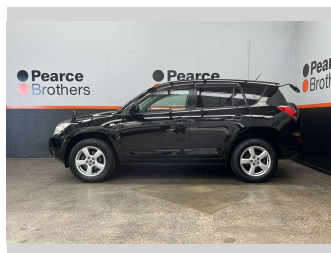

# 2006 Toyota RAV4 2.4L PETROL, TINTS, BLUETOOTH

**Purchase Price** **\$9,990**  
Includes GST, Registration & Licensing

Finance may be available on this vehicle. Ask one of our friendly staff for more information.

Body Style  
**Wagon**

Odometer  
**150,634 km**

Engine  
**2362 cc**

Fuel Type  
**Petrol**

Transmission  
**CVT**

Wheels  
-

VIN  
**7AT0H61XX15004614**

Interior  
-