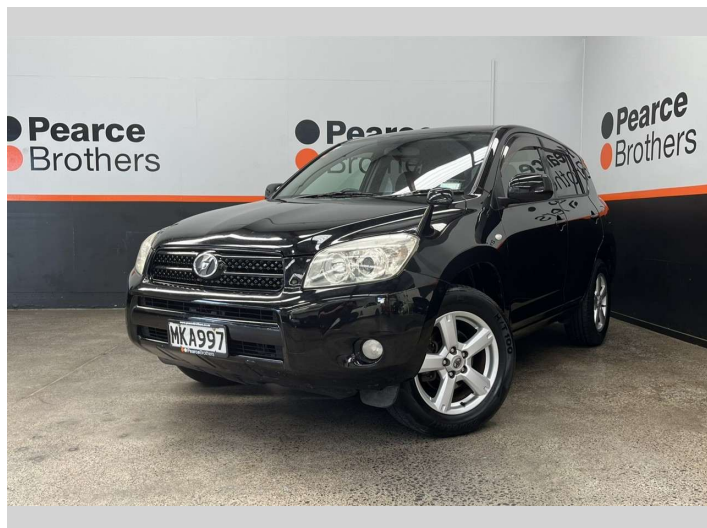

# 2006 Toyota RAV4 2.4L PETROL, TINTS, BLUETOOTH

**Purchase Price** **\$9,990**  
Includes GST, Registration & Licensing

Finance may be available on this vehicle. Ask one of our friendly staff for more information.

Body Style  
**Wagon**

Odometer  
**150,634 km**

Engine  
**2362 cc**

Fuel Type  
**Petrol**

Transmission  
**CVT**

Wheels  
-

VIN  
**7AT0H61XX15004614**

Interior  
-

Safety  

Based on 2025 UCSR rating for 06-12 models

Reg No.  
**MKA997**

Ext Colour  
**Black**

History  
**Ex-Overseas**

Seats  
**5 seats**

CO2 Emissions  
**★ ★ ★ ★ ☆ ☆**  
**209 grams/km**

Energy Economy  
**★ ☆ ☆ ☆ ☆ ☆**  
**Annual fuel cost of \$3,530**  
**9L per 100km**