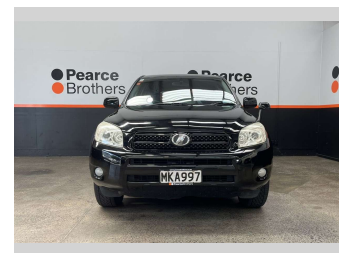

# 2006 Toyota RAV4 2.4L PETROL, TINTS, BLUETOOTH

**Purchase Price** **\$9,990**  
Includes GST, Registration & Licensing

Finance may be available on this vehicle. Ask one of our friendly staff for more information.

Body Style  
**Wagon**

Odometer  
**150,634 km**

Engine  
**2362 cc**

Fuel Type  
**Petrol**

Transmission  
**CVT**

Wheels  
-

VIN  
**7AT0H61XX15004614**

Interior  
-