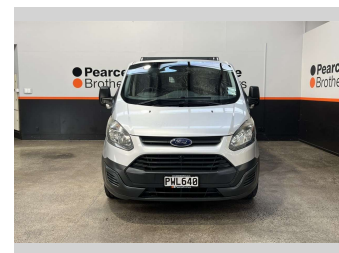

2015 Ford transit SWB, LOW ROOF, MANUAL, DIESEL

Purchase Price **\$14,990**
Includes GST, Registration & Licensing

Finance may be available on this vehicle. Ask one of our friendly staff for more information.

Body Style
Van

Odometer
196,109 km

Engine
2198 cc, Diesel

Fuel Type
Diesel

Transmission
MANUAL

Wheels
-

VIN
WF0YXXTTGYEG48724

Interior
-

Safety

Based on 2025 UCSR rating for 01-07 models

Reg No.
PWL640

Ext Colour
Silver

History
NZ New

Seats
3 seats

CO2 Emissions
★★★★☆
204 grams/km

Energy Economy
★★★☆☆
Annual fuel cost of \$3,220
7.7L per 100km