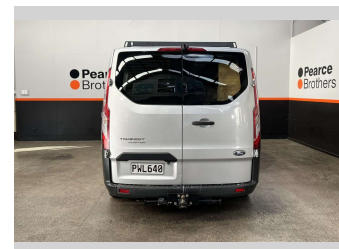

2015 Ford transit SWB, LOW ROOF, MANUAL, DIESEL

Purchase Price **\$14,990**
Includes GST, Registration & Licensing

Finance may be available on this vehicle. Ask one of our friendly staff for more information.

Body Style
Van

Odometer
196,109 km

Engine
2198 cc, Diesel

Fuel Type
Diesel

Transmission
MANUAL

Wheels
-

VIN
WF0YXXTTGYEG48724

Interior
-