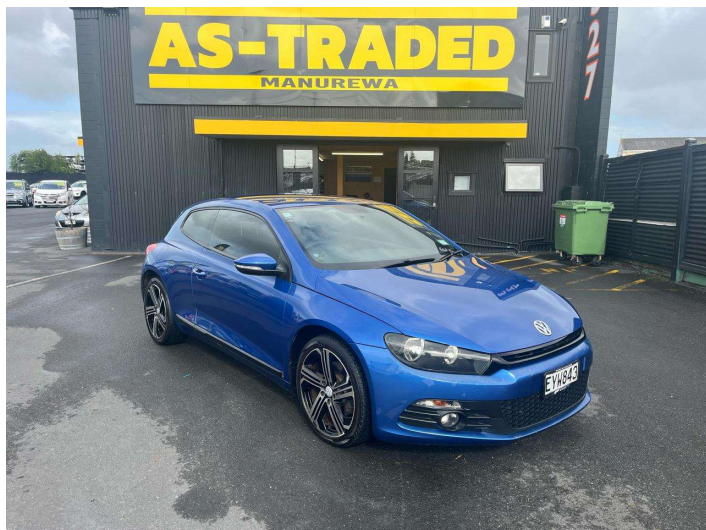

# 2009 Volkswagen Scirocco TSI 147KW NZ NEW

**Purchase Price** **\$6,990**  
Includes GST, Registration & Licensing

Finance may be available on this vehicle. Ask one of our friendly staff for more information.

Gain peace of mind with Mechanical Breakdown Insurance. **Ask us how.**

**Top features**  
None Listed

Body Style  
**Coupe**

Odometer  
**229,755 km**

Engine  
**1984 cc, Internal Combustion**

Fuel Type  
**Petrol**

Transmission  
**Automatic**

Wheels  
-

VIN  
**WVVZZZ13Z9V024041**

Interior  
-

Safety

Based on 2025 VSRR rating

Reg No.  
**EYW843**

Ext Colour  
**Blue**