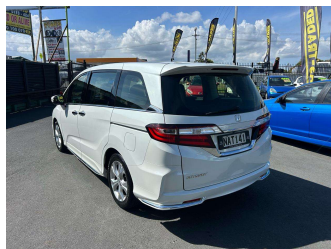

2020 Honda Odyssey S 2.4P/CVT

Purchase Price **\$17,990**
Includes GST, Registration & Licensing

Finance may be available on this vehicle. Ask one of our friendly staff for more information.

Gain peace of mind with Mechanical Breakdown Insurance. **Ask us how.**

Top features

- » Alloys
- » Bluetooth
- » Cruise Control
- » NZ NEW

Body Style
5 door, People Movers

Odometer
133,323 km

Engine
2356 cc, Internal Combustion

Fuel Type
Petrol

Transmission
Automatic

Wheels
-