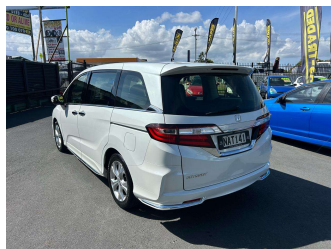

# 2020 Honda Odyssey S 2.4P/CVT

**Purchase Price** **\$18,990**  
Includes GST, Registration & Licensing

Finance may be available on this vehicle. Ask one of our friendly staff for more information.

Gain peace of mind with Mechanical Breakdown Insurance. **Ask us how.**

**Top features**

- » Alloys
- » Bluetooth
- » Cruise Control
- » NZ NEW

Body Style  
**5 door, People Movers**

Odometer  
**133,323 km**

Engine  
**2356 cc, Internal Combustion**

Fuel Type  
**Petrol**

Transmission  
**Automatic**