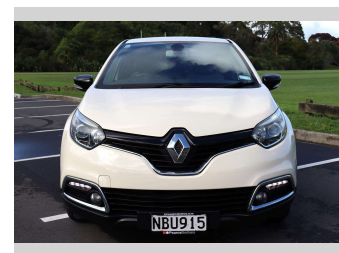

# 2016 Renault Captur DYNAMIQUE 1.2P/6AM/H

**Purchase Price** **\$13,975**  
Includes GST, Registration & Licensing

Finance may be available on this vehicle. Ask one of our friendly staff for more information.

Gain peace of mind with Mechanical Breakdown Insurance. **Ask us how.**

**Top features**  
None Listed

Body Style  
**5 door, Hatchback**

Odometer  
**71,015 km**

Engine  
**1197 cc, In-Line**

Fuel Type  
**Petrol**

Transmission  
**Automatic, Front Wheel**

Wheels  
-

VIN  
**VF12R401E54428985**

Interior  
-

Safety  
-

Reg No.  
**NBU915**

Ext Colour  
**White**

History  
**NZ New, 5 owners**