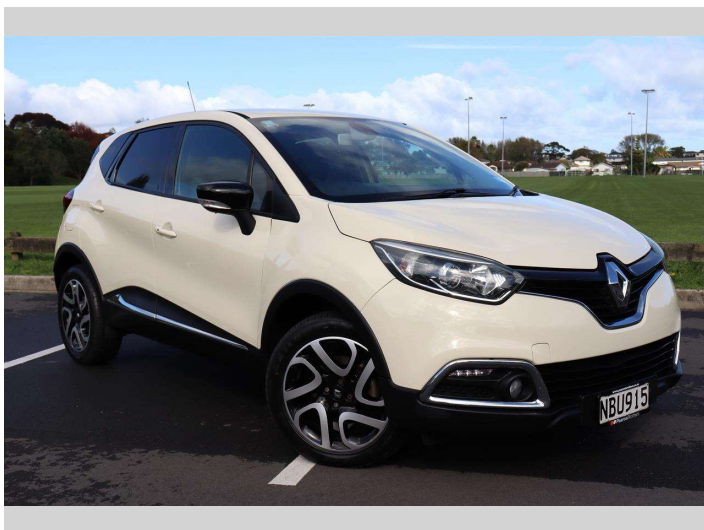

# 2016 Renault Captur DYNAMIQUE 1.2P/6AM/H

**Purchase Price** **\$13,975**  
Includes GST, Registration & Licensing

Finance may be available on this vehicle. Ask one of our friendly staff for more information.

Gain peace of mind with Mechanical Breakdown Insurance. **Ask us how.**

**Top features**  
None Listed

Body Style  
**5 door, Hatchback**

Odometer  
**71,015 km**

Engine  
**1197 cc, In-Line**

Fuel Type  
**Petrol**