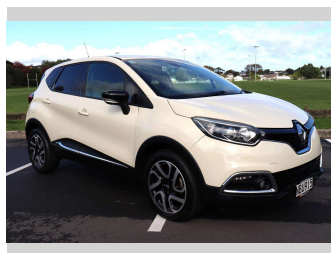

# 2016 Renault Captur DYNAMIQUE 1.2P/6AM/H

**Purchase Price** **\$13,975**  
Includes GST, Registration & Licensing

Finance may be available on this vehicle. Ask one of our friendly staff for more information.

Gain peace of mind with Mechanical Breakdown Insurance. **Ask us how.**

**Top features**  
None Listed

Body Style  
**5 door, Hatchback**

Odometer  
**71,015 km**

Engine  
**1197 cc, In-Line**

Fuel Type  
**Petrol**