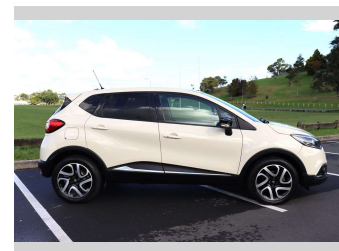

# 2016 Renault Captur DYNAMIQUE 1.2P/6AM/H

**Purchase Price** **\$13,975**  
Includes GST, Registration & Licensing

Finance may be available on this vehicle. Ask one of our friendly staff for more information.