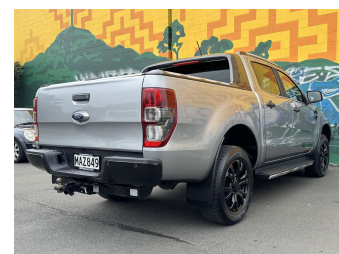

2019 Ford Ranger WILDTRAK 2.0D/4WD BI TURBO

Purchase Price **\$27,995**
Includes GST, Registration & Licensing

Finance may be available on this vehicle. Ask one of our friendly staff for more information.

Gain peace of mind with Mechanical Breakdown Insurance. **Ask us how.**

Top features

None Listed

Body Style
4 door, Ute

Odometer
212,539 km

Engine
1996 cc, In-Line

Fuel Type
Diesel

Transmission
Automatic, 4WD

Seats
5 seats, Leather

CO2 Emissions
★★★★☆☆
225 grams/km

Energy Economy
★★★★☆☆
Annual fuel cost of \$3,440
8.5L per 100km

Cost per year is an estimate based on diesel price of \$2.00 per litre and an average distance of 14000 km. Includes Road User Charges (RUC). Emissions and Energy Economy figures standardised to 3P WLTP.