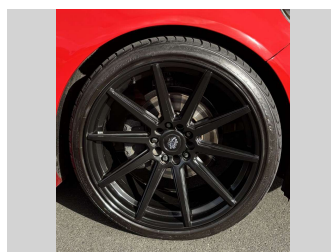

2016 Holden Commodore VF2 SV6 SPORTSWAGON

Purchase Price **\$23,975**
Includes GST, Registration & Licensing

Finance may be available on this vehicle. Ask one of our friendly staff for more information.

Gain peace of mind with Mechanical Breakdown Insurance. **Ask us how.**

Top features
None Listed

Body Style
5 door, Station Wagon

Odometer
159,323 km

Engine
3564 cc, In-Line

Fuel Type
Petrol

Transmission
Automatic

Seats
5 seats, Leather/Alcantara

CO2 Emissions
★ ★ ☆ ☆ ☆ ☆
247 grams/km

Energy Economy
★ ☆ ☆ ☆ ☆ ☆
**Annual fuel cost of \$4,080
10.4L per 100km**

Cost per year is an estimate based on petrol price of \$2.80 per litre and an average distance of 14000 km. Emissions and Energy Economy figures standardised to 3P WLTP.