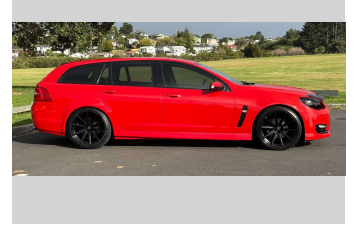

2016 Holden Commodore VF2 SV6 SPORTSWAGON

Purchase Price

\$22,975

Includes GST, Registration & Licensing

Finance may be available on this vehicle. Ask one of our friendly staff for more information.

MARAC

Gain peace of mind with Mechanical Breakdown Insurance. **Ask us how.**

autosure
INSURANCE

Top features

None Listed

Body Style

5 door, Station Wagon

Odometer

159,323 km

Engine