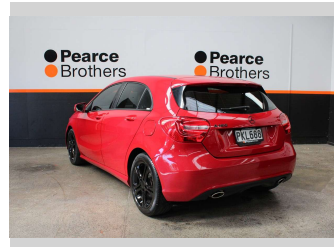

2014 Mercedes-Benz A180 1.6L TURBO BLACKOUT

Purchase Price **\$12,990**
Includes GST, Registration & Licensing

Finance may be available on this vehicle. Ask one of our friendly staff for more information.

Body Style
Hatchback

Odometer
51,307 km

Engine
1590 cc, Diesel

Fuel Type
Petrol

Transmission
Automatic

Wheels
-

VIN
WDD1760422V029977

Interior
-