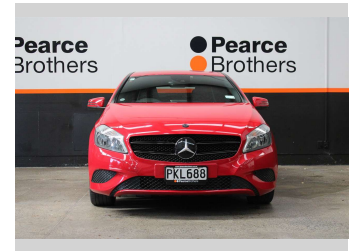

2014 Mercedes-Benz A180 1.6L TURBO BLACKOUT

Purchase Price **\$12,990**
Includes GST, Registration & Licensing

Finance may be available on this vehicle. Ask one of our friendly staff for more information.

Body Style
Hatchback

Odometer
51,307 km

Engine
1590 cc, Diesel

Fuel Type
Petrol

Transmission
Automatic

Wheels
-

VIN
WDD1760422V029977

Interior
-