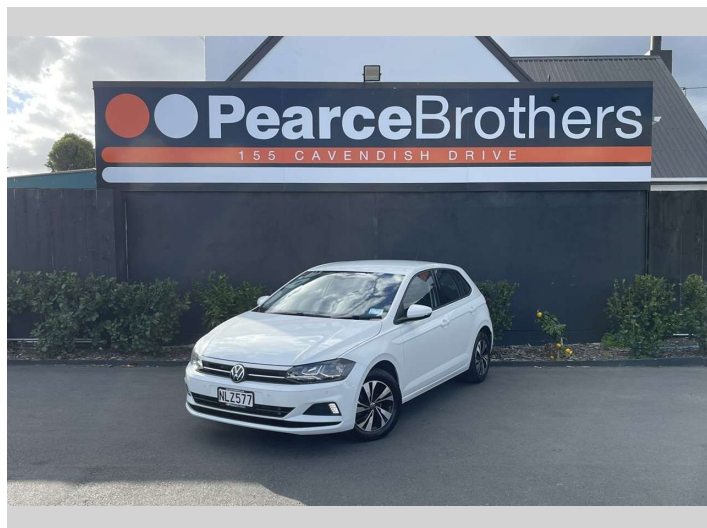

2021 Volkswagen POLO TSI, NZ NEW, LOW KMS

Purchase Price **\$18,990**
Includes GST, Registration & Licensing

Finance may be available on this vehicle. Ask one of our friendly staff for more information.

Body Style
5 door, Hatchback

Odometer
47,652 km

Engine
999 cc, Internal Combustion

Fuel Type
Petrol

Transmission
Automatic

Wheels
-

VIN
WVWZZZAWZMU056175

Interior
-