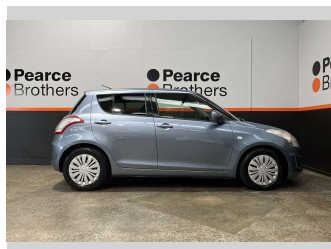

2015 Suzuki Swift 1.2L PETROL, FUEL SAVER, TIDY

Purchase Price **\$7,990**
Includes GST, Registration & Licensing

Finance may be available on this vehicle. Ask one of our friendly staff for more information.

Body Style
Hatchback

Odometer
121,494 km

Engine
1240 cc

Fuel Type
Petrol

Transmission
Automatic

Wheels
-

VIN
7AT0GK0CX20339230

Interior
-