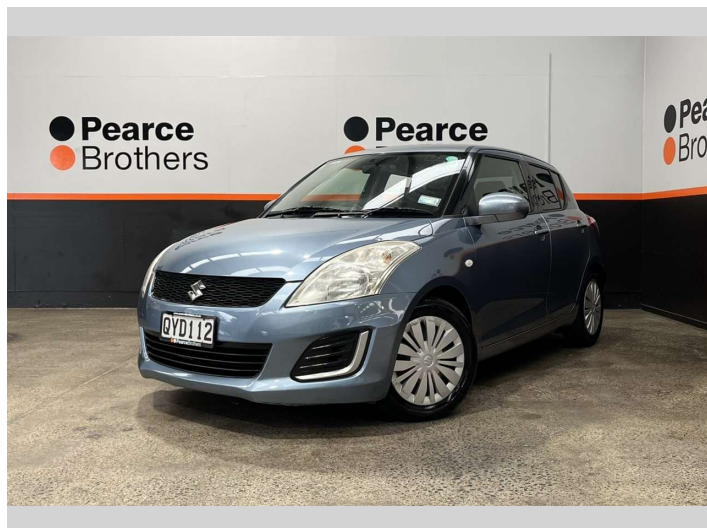

2015 Suzuki Swift 1.2L PETROL, FUEL SAVER, TIDY

Purchase Price **\$7,990**
Includes GST, Registration & Licensing

Finance may be available on this vehicle. Ask one of our friendly staff for more information.

Body Style
Hatchback

Odometer
121,494 km

Engine
1240 cc

Fuel Type
Petrol

Transmission
Automatic

Wheels
-

VIN
7AT0GK0CX20339230

Interior
-

Safety

Based on 2025 UCSR rating for 11-17 models

Reg No.
QYD112

Ext Colour
Grey

History
Ex-Overseas

Seats
5 seats

CO2 Emissions
★★★★☆
110 grams/km

Energy Economy
★★★★☆☆
Annual fuel cost of \$1,840
4.7L per 100km