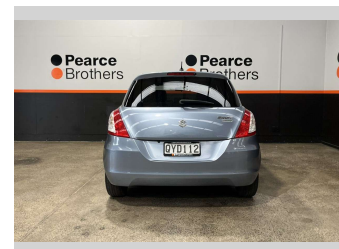

2015 Suzuki Swift 1.2L PETROL, FUEL SAVER, TIDY

Purchase Price **\$7,990**
Includes GST, Registration & Licensing

Finance may be available on this vehicle. Ask one of our friendly staff for more information.

Body Style
Hatchback

Odometer
121,494 km

Engine
1240 cc

Fuel Type
Petrol

Transmission
Automatic

Wheels
-

VIN
7AT0GK0CX20339230

Interior
-

Safety

Based on 2025 UCSR rating for 11-17 models

Reg No.
QYD112

Ext Colour
Grey

History
Ex-Overseas

Seats
5 seats

CO2 Emissions
★★★★☆
110 grams/km

Energy Economy
★★★★☆☆
Annual fuel cost of \$1,840
4.7L per 100km