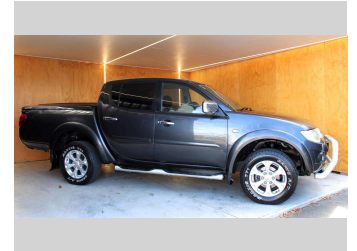

2010 Mitsubishi Triton 4WD 2.5D D/CAB GLS M

Purchase Price **\$16,990**
Includes GST, Registration & Licensing

Finance may be available on this vehicle. Ask one of our friendly staff for more information.

UDC
New Zealand's Finance Company
MARAC
MEANS FINANCE

Gain peace of mind with Mechanical Breakdown Insurance. **Ask us how.**

autosure
INSURANCE

Top features
None Listed

Body Style
Ute

Odometer
200,601 km

Engine
2477 cc, Internal Combustion