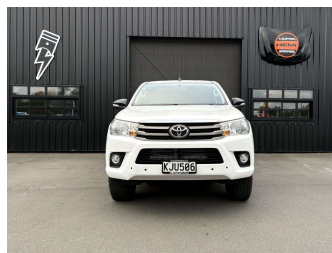

# 2017 Toyota Hilux SR 4X2 DC 2.8D AUTO

**Purchase Price**  
Includes GST, Registration & Licensing

Body Style  
**4 door, Ute**

Odometer  
**265,939 km**

Engine  
**2755 cc, Diesel**

Fuel Type  
**Diesel**

Transmission  
**Automatic**

Wheels  
-

VIN  
**MR0JA3DD500370488**

Interior  
-