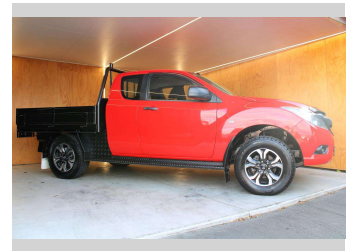

2016 Mazda BT-50 GLX 2WD AUTO EXTRA CAB

Purchase Price **\$23,990**
Includes GST, Registration & Licensing

Finance may be available on this vehicle. Ask one of our friendly staff for more information.

Gain peace of mind with Mechanical Breakdown Insurance. **Ask us how.**

Top features
None Listed

Body Style
4 door, Ute

Odometer
160,081 km

Engine
3198 cc, Internal Combustion

Fuel Type
Diesel

Transmission
Automatic

Wheels
-

VIN
MM0UR0YF100578467