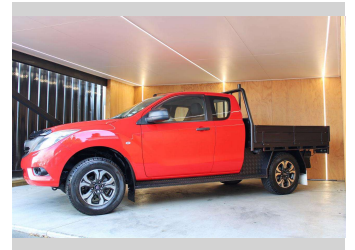

2016 Mazda BT-50 GLX 2WD AUTO EXTRA CAB

Purchase Price **\$23,990**
Includes GST, Registration & Licensing

Finance may be available on this vehicle. Ask one of our friendly staff for more information.

Gain peace of mind with Mechanical Breakdown Insurance. **Ask us how.**

Top features
None Listed

Body Style
4 door, Ute

Odometer
160,081 km

Engine
3198 cc, Internal Combustion

Fuel Type
Diesel

Transmission
Automatic

Wheels
-

VIN
MM0UR0YF100578467

Interior
-

Safety
-

Reg No.
JZT741

Ext Colour
Red

History
NZ New

Seats
4 seats

CO2 Emissions
-

Energy Economy
-