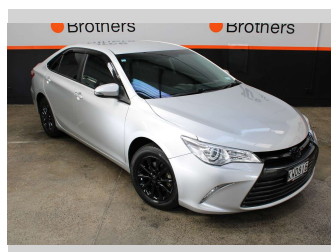

# 2017 Toyota Camry GL, 2.5P, LOW KMS, NZ NEW

**Purchase Price** **\$17,990**  
Includes GST, Registration & Licensing

Finance may be available on this vehicle. Ask one of our friendly staff for more information.

Body Style  
**4 door, Sedan**

Odometer  
**69,895 km**

Engine  
**2494 cc**

Fuel Type  
**Petrol**

Transmission  
**Automatic**

Wheels  
-

VIN  
**6T1BF3FK90X10ZZZZ**

Interior  
-