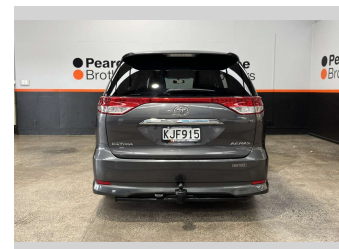

2011 Toyota Estima AERAS, 7 SEATER, LWRD ON

Purchase Price **\$13,990**
Includes GST, Registration & Licensing

Finance may be available on this vehicle. Ask one of our friendly staff for more information.

Body Style
Van

Odometer
151,171 km

Engine
2362 cc

Fuel Type
Petrol

Transmission
Automatic

Wheels
-

VIN
7AT0H61YX17095136

Interior
-

Safety

Based on 2025 UCSR rating for 06-19 models

Reg No.
KJF915

Ext Colour
Grey

History
Ex-Overseas

Seats
7 seats

CO2 Emissions
★★★★☆☆
219 grams/km

Energy Economy
★★★★☆☆