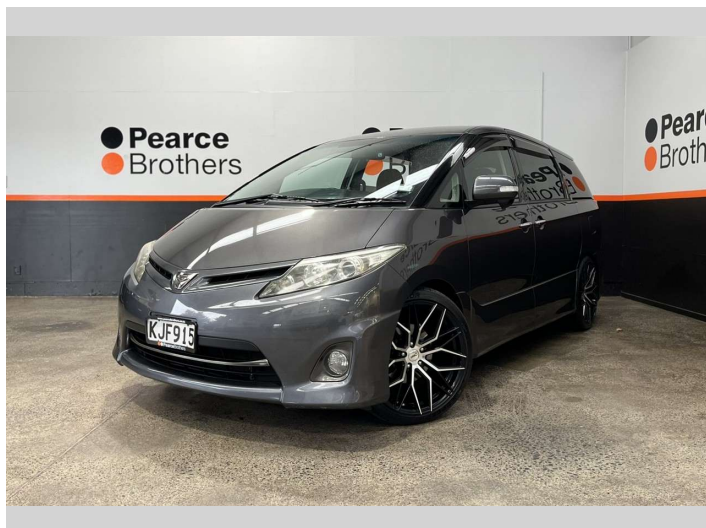

2011 Toyota Estima AERAS, 7 SEATER, LWRD ON

Purchase Price **\$13,990**
Includes GST, Registration & Licensing

Finance may be available on this vehicle. Ask one of our friendly staff for more information.

Body Style
Van

Odometer
151,171 km

Engine
2362 cc

Fuel Type
Petrol

Transmission
Automatic

Wheels
-

VIN
7AT0H61YX17095136

Interior
-

Safety

Based on 2025 UCSR rating for 06-19 models

Reg No.
KJF915

Ext Colour
Grey

History
Ex-Overseas

Seats
7 seats

CO2 Emissions
★★★★☆☆
219 grams/km

Energy Economy
★★★★☆☆