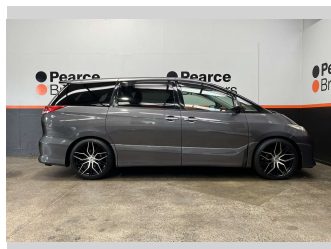

2011 Toyota Estima AERAS, 7 SEATER, LWRD ON

Purchase Price **\$13,990**
Includes GST, Registration & Licensing

Finance may be available on this vehicle. Ask one of our friendly staff for more information.

Body Style
Van

Odometer
151,171 km

Engine
2362 cc

Fuel Type
Petrol

Transmission
Automatic

Wheels
-

VIN
7AT0H61YX17095136

Interior
-

Safety

Based on 2025 UCSR rating for 06-19 models

Reg No.
KJF915

Ext Colour
Grey

History
Ex-Overseas

Seats
7 seats

CO2 Emissions
★★★★☆☆
219 grams/km

Energy Economy
★★★★☆☆