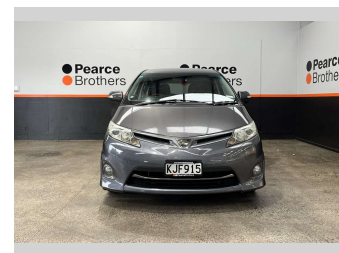

2011 Toyota Estima AERAS, 7 SEATER, LWRD ON

Purchase Price **\$13,990**
Includes GST, Registration & Licensing

Finance may be available on this vehicle. Ask one of our friendly staff for more information.

Body Style
Van

Odometer
151,171 km

Engine
2362 cc

Fuel Type
Petrol

Transmission
Automatic

Wheels
-

VIN
7AT0H61YX17095136

Interior
-

Safety

Based on 2025 UCSR rating for 06-19 models

Reg No.
KJF915

Ext Colour
Grey

History
Ex-Overseas

Seats
7 seats

CO2 Emissions
★★★★☆☆
219 grams/km

Energy Economy
★★★★☆☆